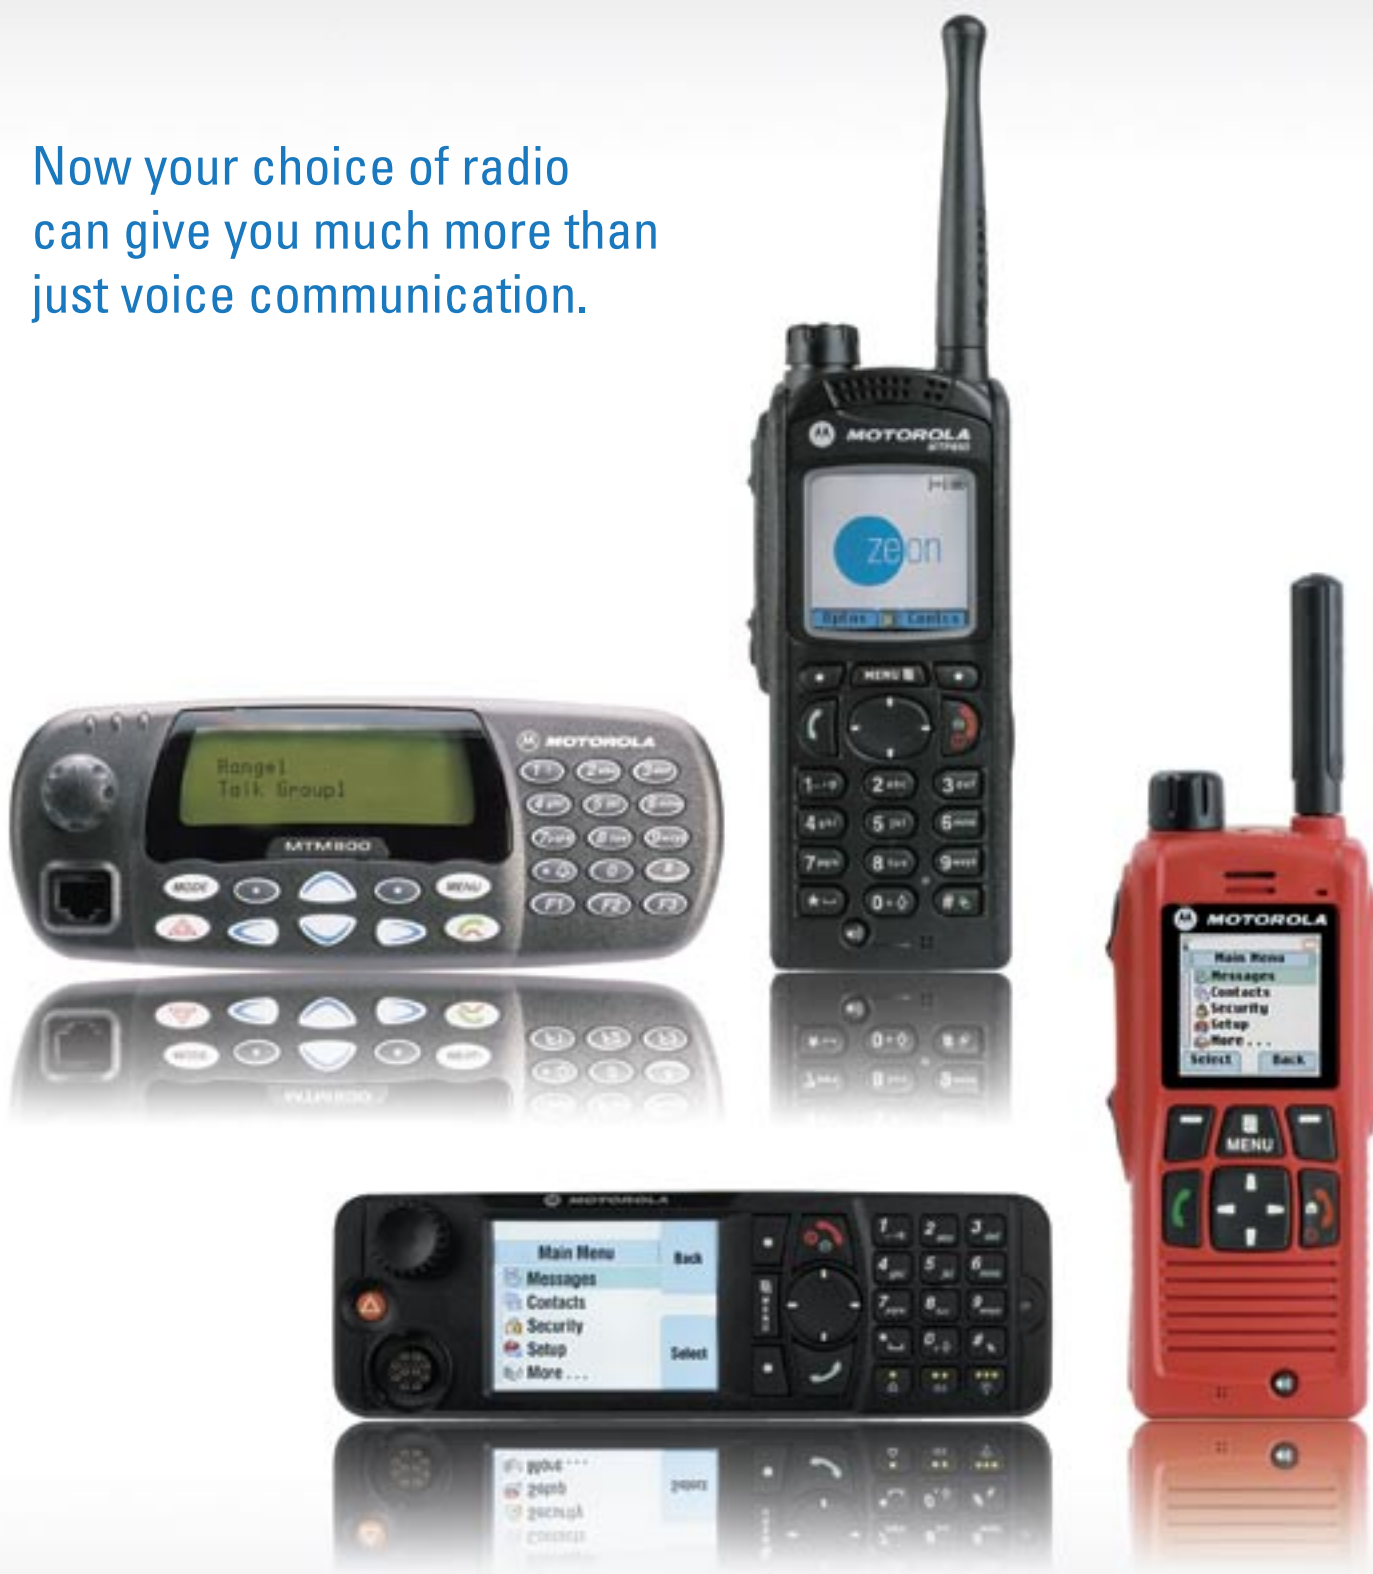

Now your choice of radio
can give you much more than
just voice communication.

***Zeon Digital
by Motorola
is the first and
unrivalled
digital
two-way radio
network for
Australian
business.***

Why digital?

Digital two-way radio is the future-proof communications platform you can invest in with confidence. It is the path forward for users of Australia's analogue two-way radio networks.

Digital technology means that your choice of radio can now offer much more than just voice communication. Voice can be complemented by features like GPS location services, text messaging, data transfer, telephone interconnect, encryption and an emergency button, all from the one radio.